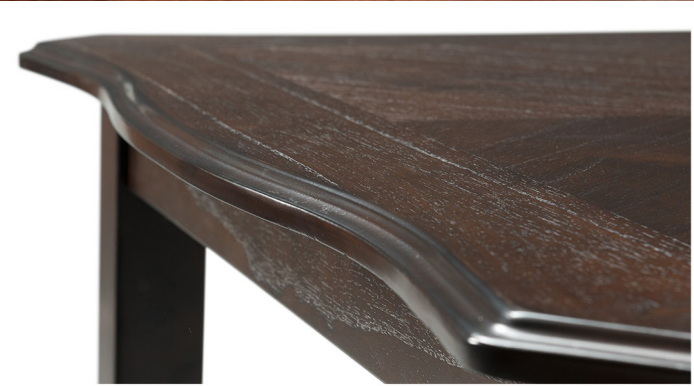

Elements

AMANDA